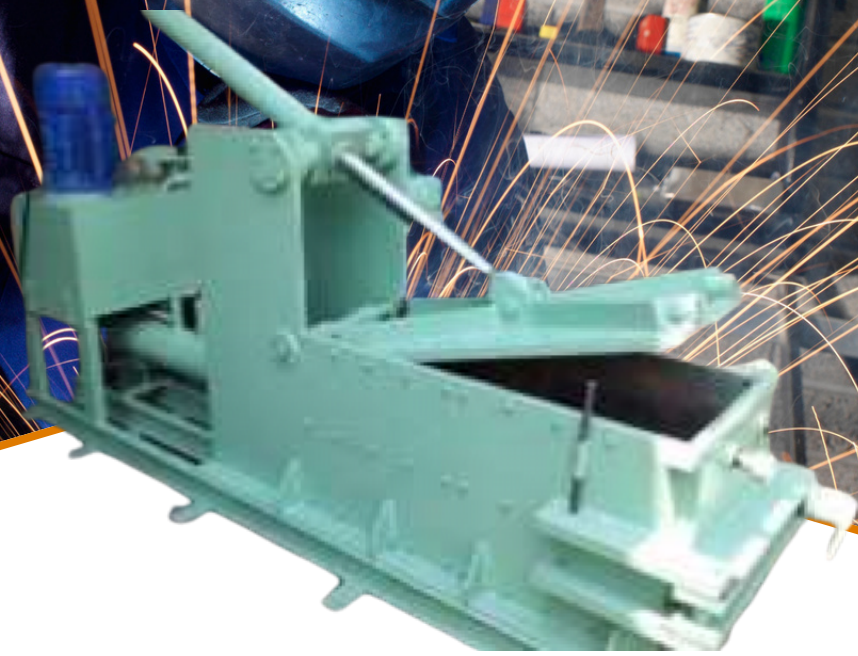

R217 000

H25

R259 000

MACHINE TYPE

MACHINE SIZE

PRICE

Small Subgrade
Three Phases

Bale size 100kg

R230 000

Small Subgrade
Diesel Engine

Bale size 100kg

R250 000

Large Subgrade
Three Phases

Bale size 200kg

R385 000

Large Scrap Metal Cutter Three Phases

R550 000

MACHINE TYPE

PRICE

Small Scrap Metal Cutter Three Phases

R200 000

Small Scrap Metal Cutter Diesel Engine

R240 000