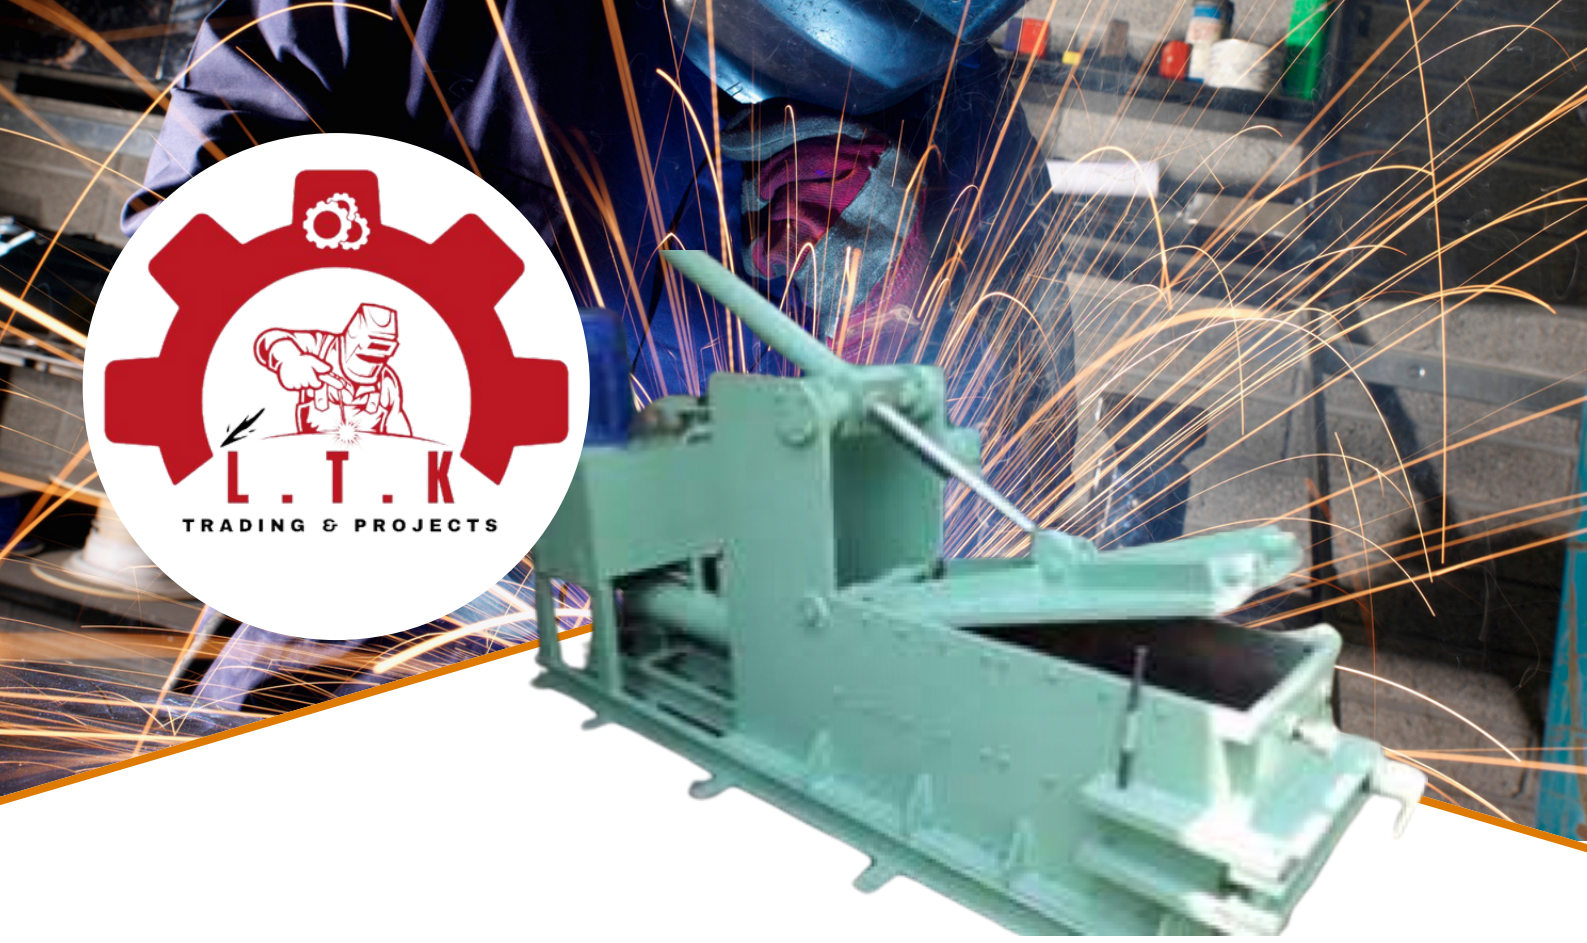

R230 000

Small Subgrade
Diesel Engine

Bale size 100kg

R250 000

Large Subgrade
Three Phases

Bale size 200kg

R385 000

Large Scrap Metal Cutter Three Phases

R550 000

MACHINE TYPE

PRICE

Small Scrap Metal Cutter Three Phases

R200 000

Small Scrap Metal Cutter Diesel Engine

R240 000